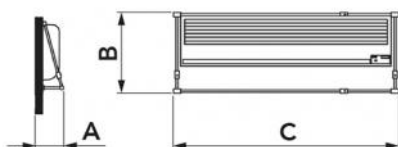

DATASHEET

Split laundry dryer

COD. 12000033

DIMENSIONS

CODE	A [mm]	B [mm]	C [mm]
12000033	270-330	480-700	700-900

ITEMS

CODE	DESCRIPTION
12000033	SPLIT CLOTHES DRYING RACK