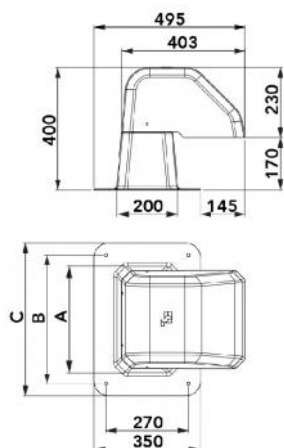

## TECHNICAL SPECIFICATIONS:

- Made of ivory ABS+PMMA plastic
- Equipped with internal wall bracket that guarantees correct pipe curvature
- High thermal stability
- Resistant to weathering and ageing

## DIMENSIONS

CODE	A [mm]	B [mm]	C [mm]
SCD100134	200	270	350
SCD100135	350	420	500