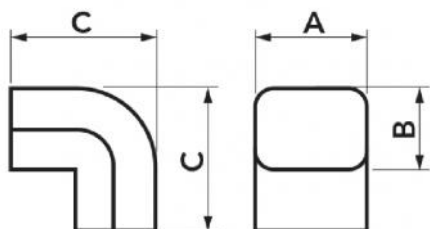

DATASHEET

EXCELLENS CA corner curve

COD. 11120260 - 11120272 - 11120210 - N11120260 - N11120272 -
N11120210 - E11120260 - E11120272 - E11120210 - SCD100021 -
SCD100022 - SCD100066 - SCD100067

TECHNICAL SPECIFICATIONS:

- Stiff, shockproof, anti-UVA and recyclable PVC
- Interlocking bottom and lid
- Duct profile locating ridge
- Universal for internal and external curves
- Heat shrink barcode packaging
- Galvanised screws
- Paintable
- Operating temperature -20°C / +60°C

DIMENSIONS

CODE	MODEL	LINE	A [mm]	B [mm]	C [mm]
11120260	CA 60 - EXC	TOP LINE	66	56	84
11120272	CA 72 - EXC	TOP LINE	78	68	98
11120210	CA 100 - EXC	TOP LINE	104	78	115
N11120260	CA 60 - EXC	NEW LINE	66	56	84
N11120272	CA 72 - EXC	NEW LINE	78	68	98
N11120210	CA 100 - EXC	NEW LINE	104	78	115
E11120260	CA 60 - EXC	ECO LINE	66	56	84